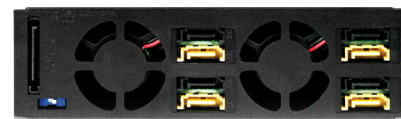

Dual Cooling Systems

Each of these drive cages are equipped with 2 rear fans to exhaust excessive heat. It keeps the drive cages at top performance temperature and ensures the important data gets transferred correctly.

More than the Cage

There is no need to fear having to run out and grab an extra connection cable because each of our drive bays comes with its own. The 4 in 1 cage even comes with Primary and Secondary connectors for SAS drives that makes sure no data is lost due to bad cables or connections.

Mobile Drive Cages Clusters

BPU-126-SA

1 x 5.25" to 6 x 2.5" SATA
6.0 Gb/s Hot-Swap Cage

Front View

Rear View

BPU-124V2-SS

1 x 5.25" to 4 x 2.5" SAS and
SATA 6Gb/s Hot-Swap Cage

Front View